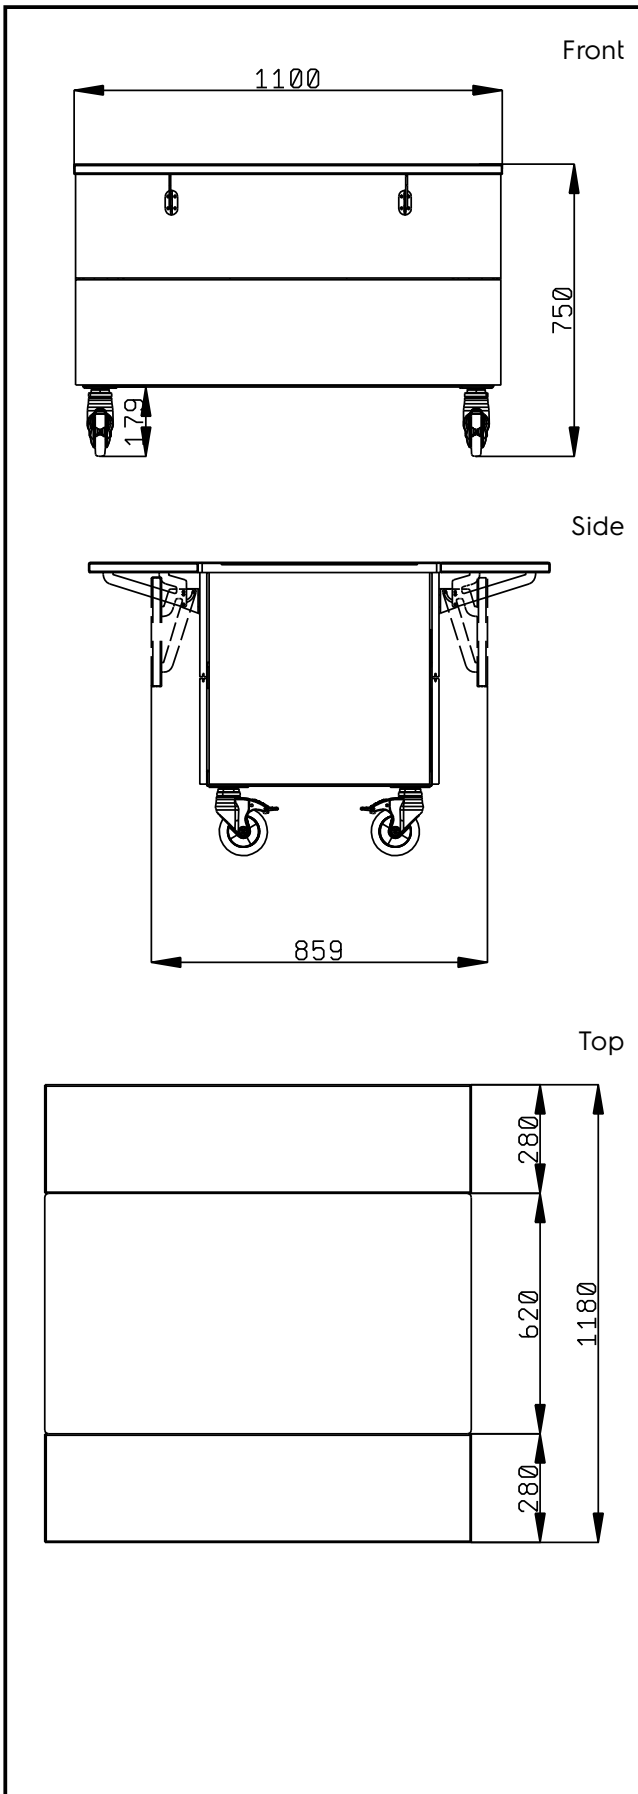

Short Form Specification

Item No. _____

Compact design, ideal for space saving environments. AISI 304 Foldable tray sliders on long sides. Unit mounted on 125 mm wheels 2 swivel and 2 with brakes. Top provides ample displaying or workspace surface. Soft closing doors on operator side. Underneath ambient cupboard with doors. Sturdy body construction with laminated panelings on 4 sides. 750mm worktop height.

Construction

- Top in AISI 304.
- Sturdy construction with laminated panelings on 4 sides.

APPROVAL: _____

Key Information:

N° of doors:	
322071 (F00N3KW00S)	2
External dimensions,	
Width:	1100 mm
External dimensions,	
Depth:	1180 mm
External dimensions,	
Height:	750 mm
Net weight:	83 kg
Shipping height:	780 mm
Shipping width:	899 mm
Shipping depth:	1140 mm
Shipping volume:	0.8 m ³